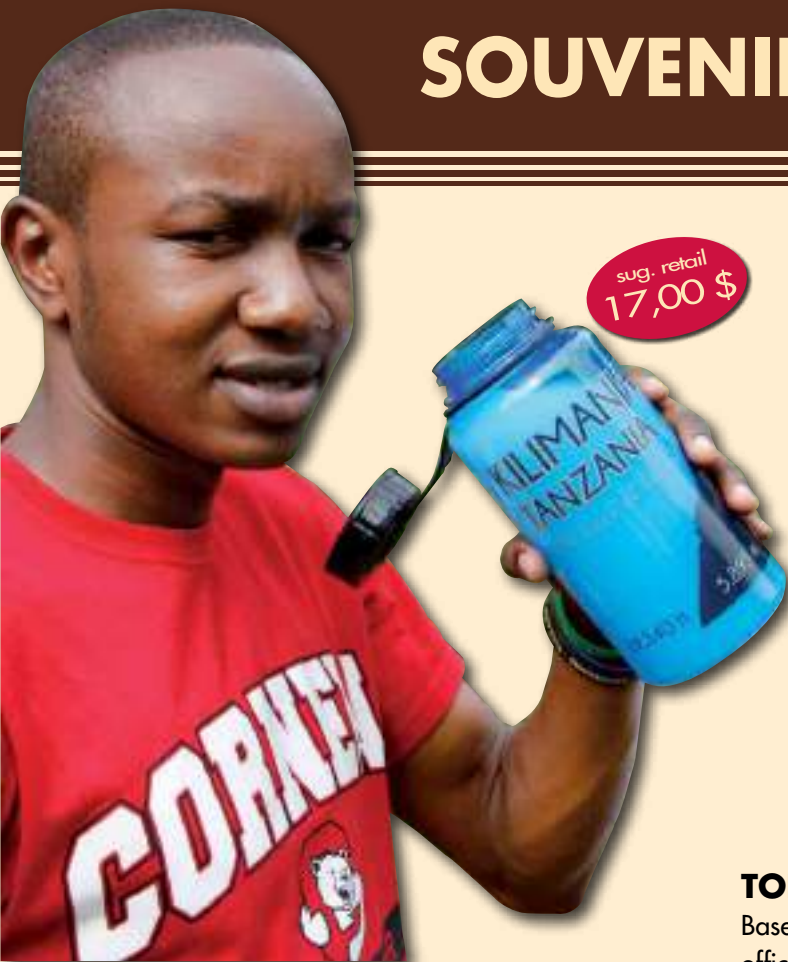

SOUVENIR BOTTLES