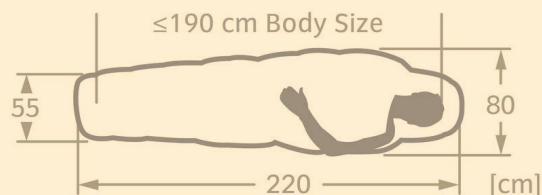

SLEEPING BAGS + MATS

249 $
incl. 18% VAT

TOP
SELLER

P/N: V-12124652
Colour: dark indian red

NEW

0°   -6°   -24°
Komfort   Limit   Extrem

Sleeping Bag „Siouxx 1000“

Trekking sleeping bag for Mount Kilimanjaro climbing from Vaude Germany. Left side zipper.

Pack size: 30 x 30 cm
Size: 220 x 80 cm
Weight: 1.850 g
Filling: 100 % Polyester
50D 300T Ripstop

P/N: V-12124334
Colour: baltic sea

38,00 $
incl. 18% VAT

P/N: R-810460

Relags Sleeping Mat „Classic“

Luxury ISO-mat for Mt. Kilimanjaro. 2-Layer.

Size: 200 x 55 x 1,2 cm
Weight: 350 g

116 $
incl. 18% VAT

P/N: B-60421

+19°   +7°   +4°
Komfort   Limit   Extrem

Safari Sleeping Bag „Maasai“

Top quality Blanket-Sleeping bag for moderate Safari Nights. 65% Polyester/ 35 % Cotton

Pack size: 40 x 20 cm
Size: 220 x 80 cm
Weight: 2.100 g
Filling: Polyester (Inlay 100% Cotton)