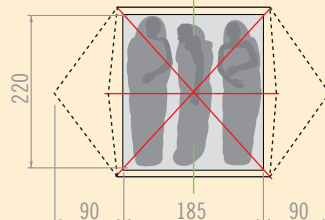

*Mountain 3-Season
"Premium"*

Vaude „Campo Grande“ P/N: V-11493

3-4 person tent with shock cord suspension system for camping & mountain trekking.
2 entries, 2 apsides, pegs & guylines, excellent ventilation, thow-over construction, nice 130 cm headroom

Category: B	Camp & Mountain Trekking	Flysheet fabric:	75D Polyurethane Coated 3.000mm 100% Polyester
Persons:	3-4	Inner tent fabric:	100% Polyester 68D
Pack size:	56 x 22 cm	Floor:	100% Polyester 75D Polyurethane Coated 5.000 mm
Weight:	4 kg	Apside:	2
Headroom:	130 cm (inside)	Poles:	Al 6061 T9, 11 mm Aluminium
Colours:	terracotta 170 chute-green 459