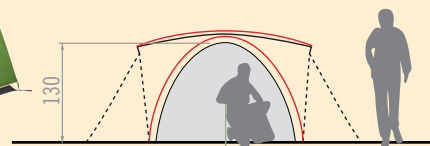

*Mountain 3-Season
"Premium"*

Vaude „Campo Grande“ P/N: V-11493

3-4 person tent with shock cord suspension system for camping & mountain trekking.
2 entries, 2 apsides, pegs & guylines, excellent ventilation, thow-over construction, nice 130 cm headroom

Category: B	Camp & Mountain Trekking	Flysheet fabric:	75D Polyurethane Coated 3.000mm 100% Polyester
Persons:	3-4	Inner tent fabric:	100% Polyester 68D
Pack size:	56 x 22 cm	Floor:	100% Polyester 75D Polyurethane Coated 5.000 mm
Weight:	4 kg	Apside:	2
Headroom:	130 cm (inside)	Poles:	Al 6061 T9, 11 mm Aluminium
Colours:	terracotta 170 chute-green 459